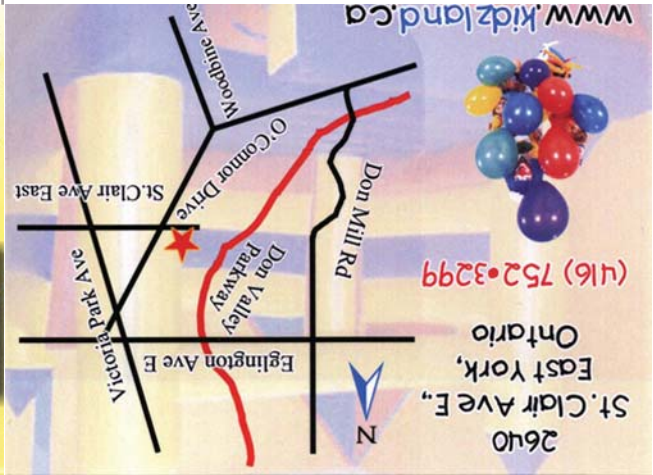

Cut outside of invitation and fold on centre

Cut

Please come to my

On:

From:

To:

KidzLand Indoor playground and Party Centre

2640 St. Clair Ave East, East York • (416) 752-3299

See Ya There,

SOCKS ARE A MUST!!

APPLIES for ADULTS & CHILDREN.

Please RSVP

Fold

Fold

.....
.....
.....
.....